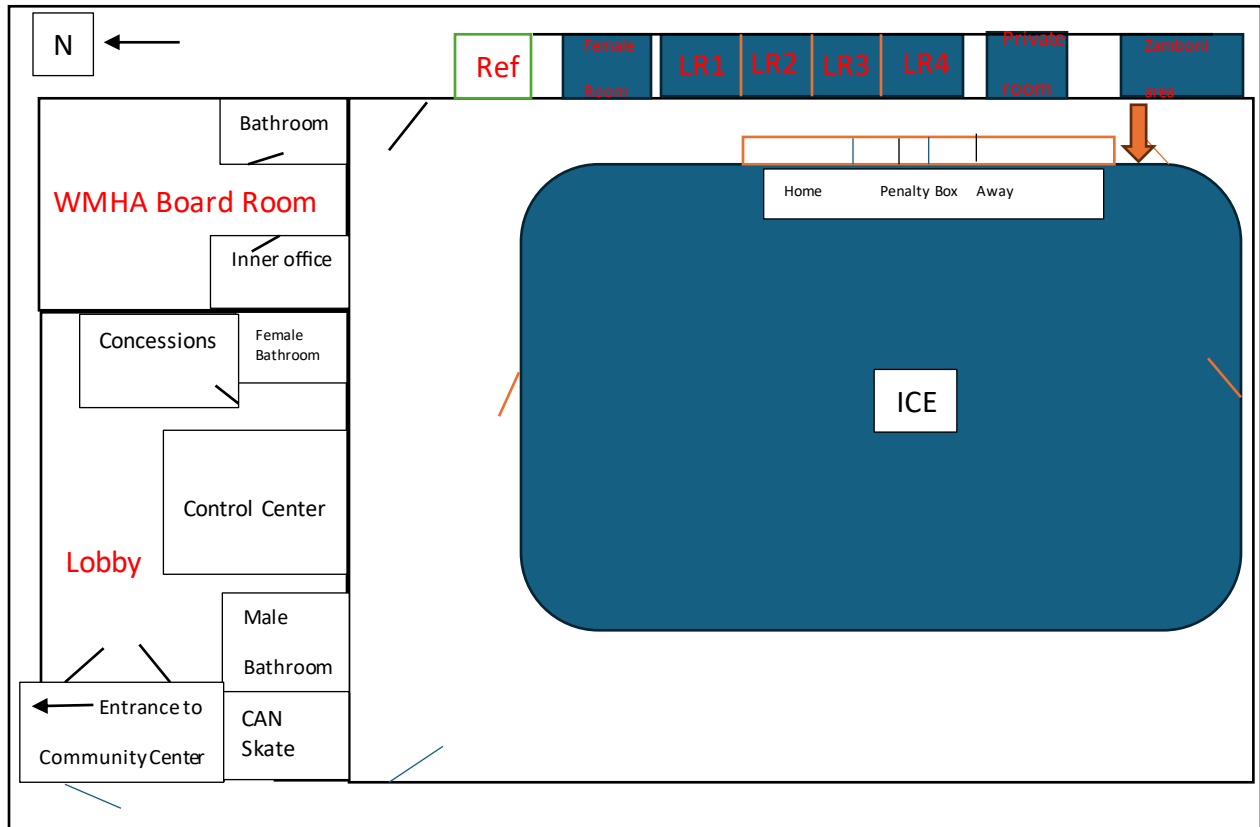

Locations of emergency equipment

Rink shall refer to the physical rink itself. Lobby shall refer to the lobby that holds the concession area. Blueprint of current facility could not be found online, the following visual aid has been made by creator

Rink:

Emergency Phone on East wall behind Penalty Box (PB), South of Locker Room 4 (LR4)

Fire Extinguisher on North Wall between lobby entrances

Fire Extinguisher on East wall behind PB, immediately beside LR4

Ice surface doors located on North end, bench side and Zamboni doors.